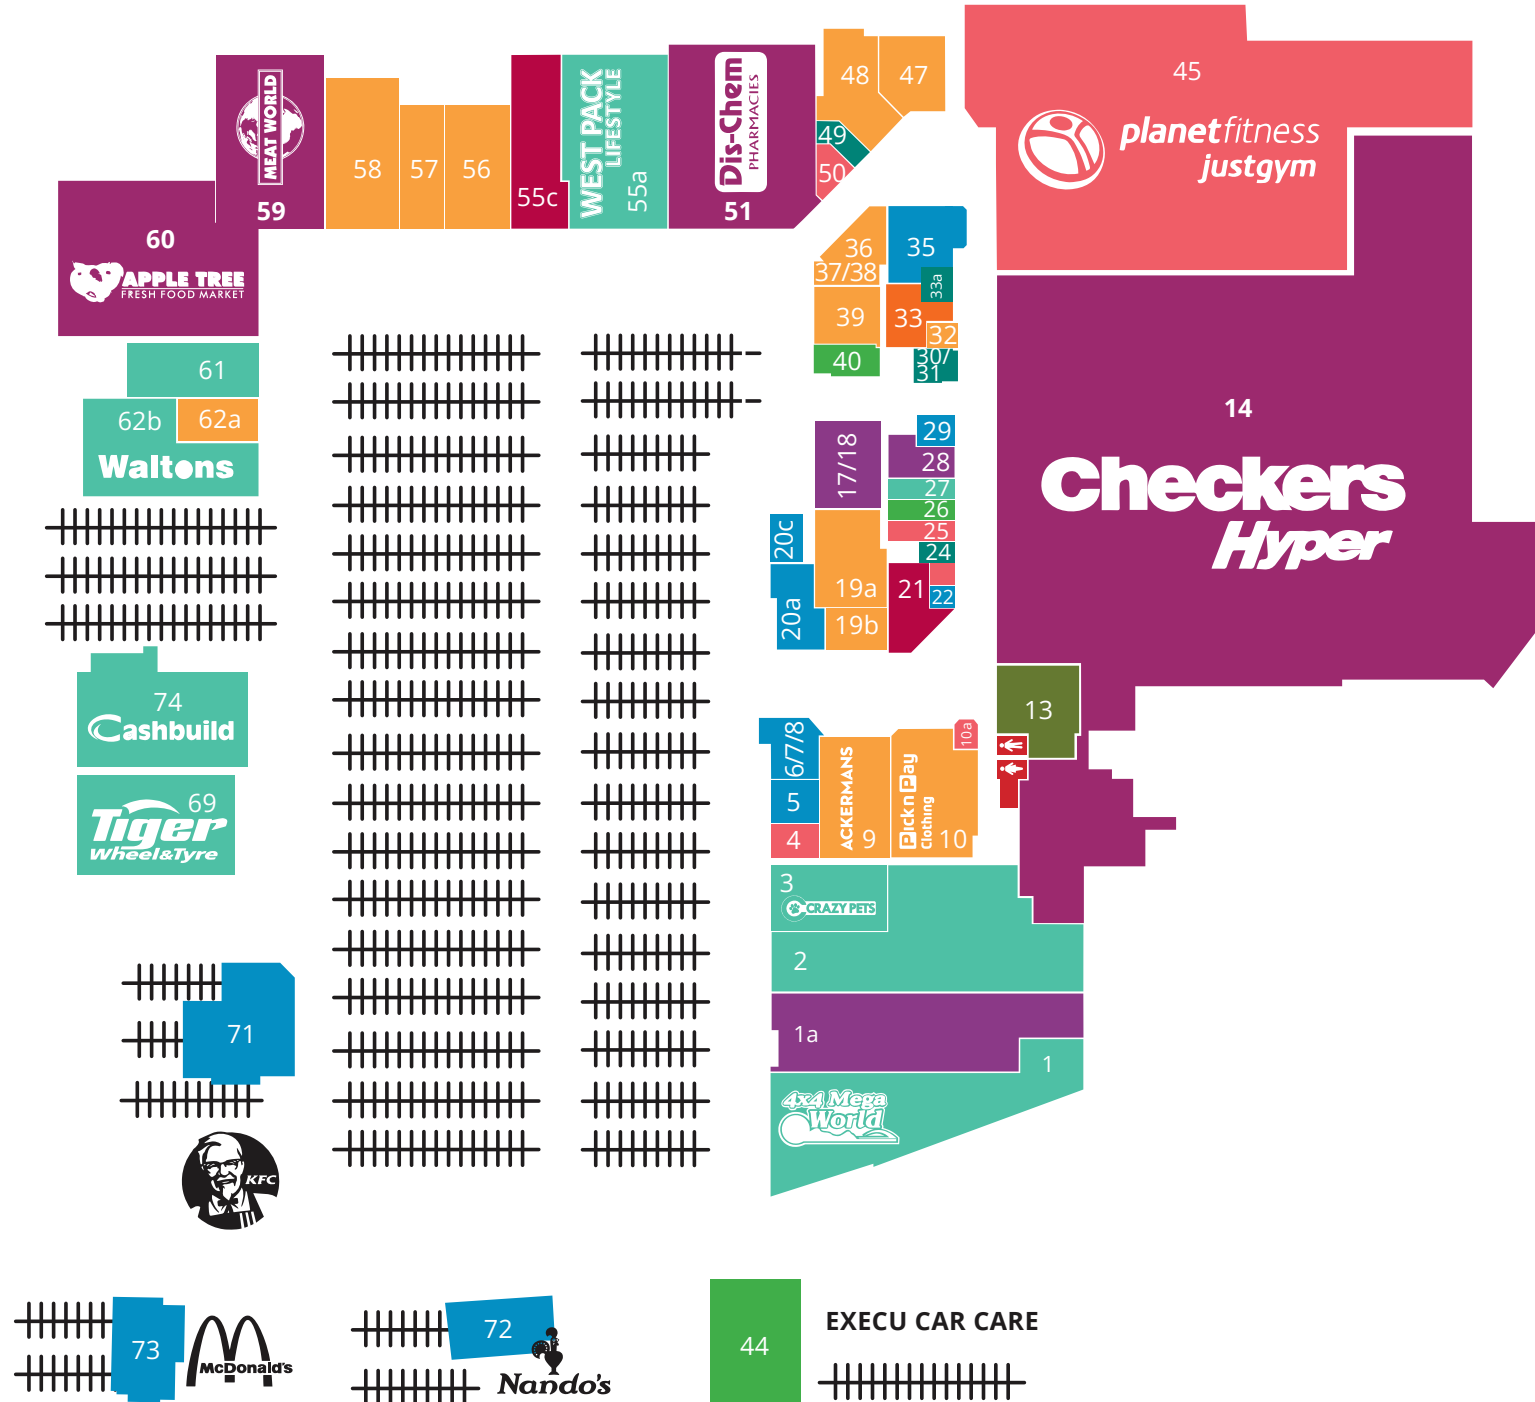

# Exhibition Court Rates

Please note, exhibition rates start from as little as R2500 (excl. VAT) per day and are dependent on the duration of the booking [i.e., daily, weekly, and monthly rates] and the location of the area booked. Therefore, the busier the area the pricier the court space. Quotations are available on request.

## Mall Map